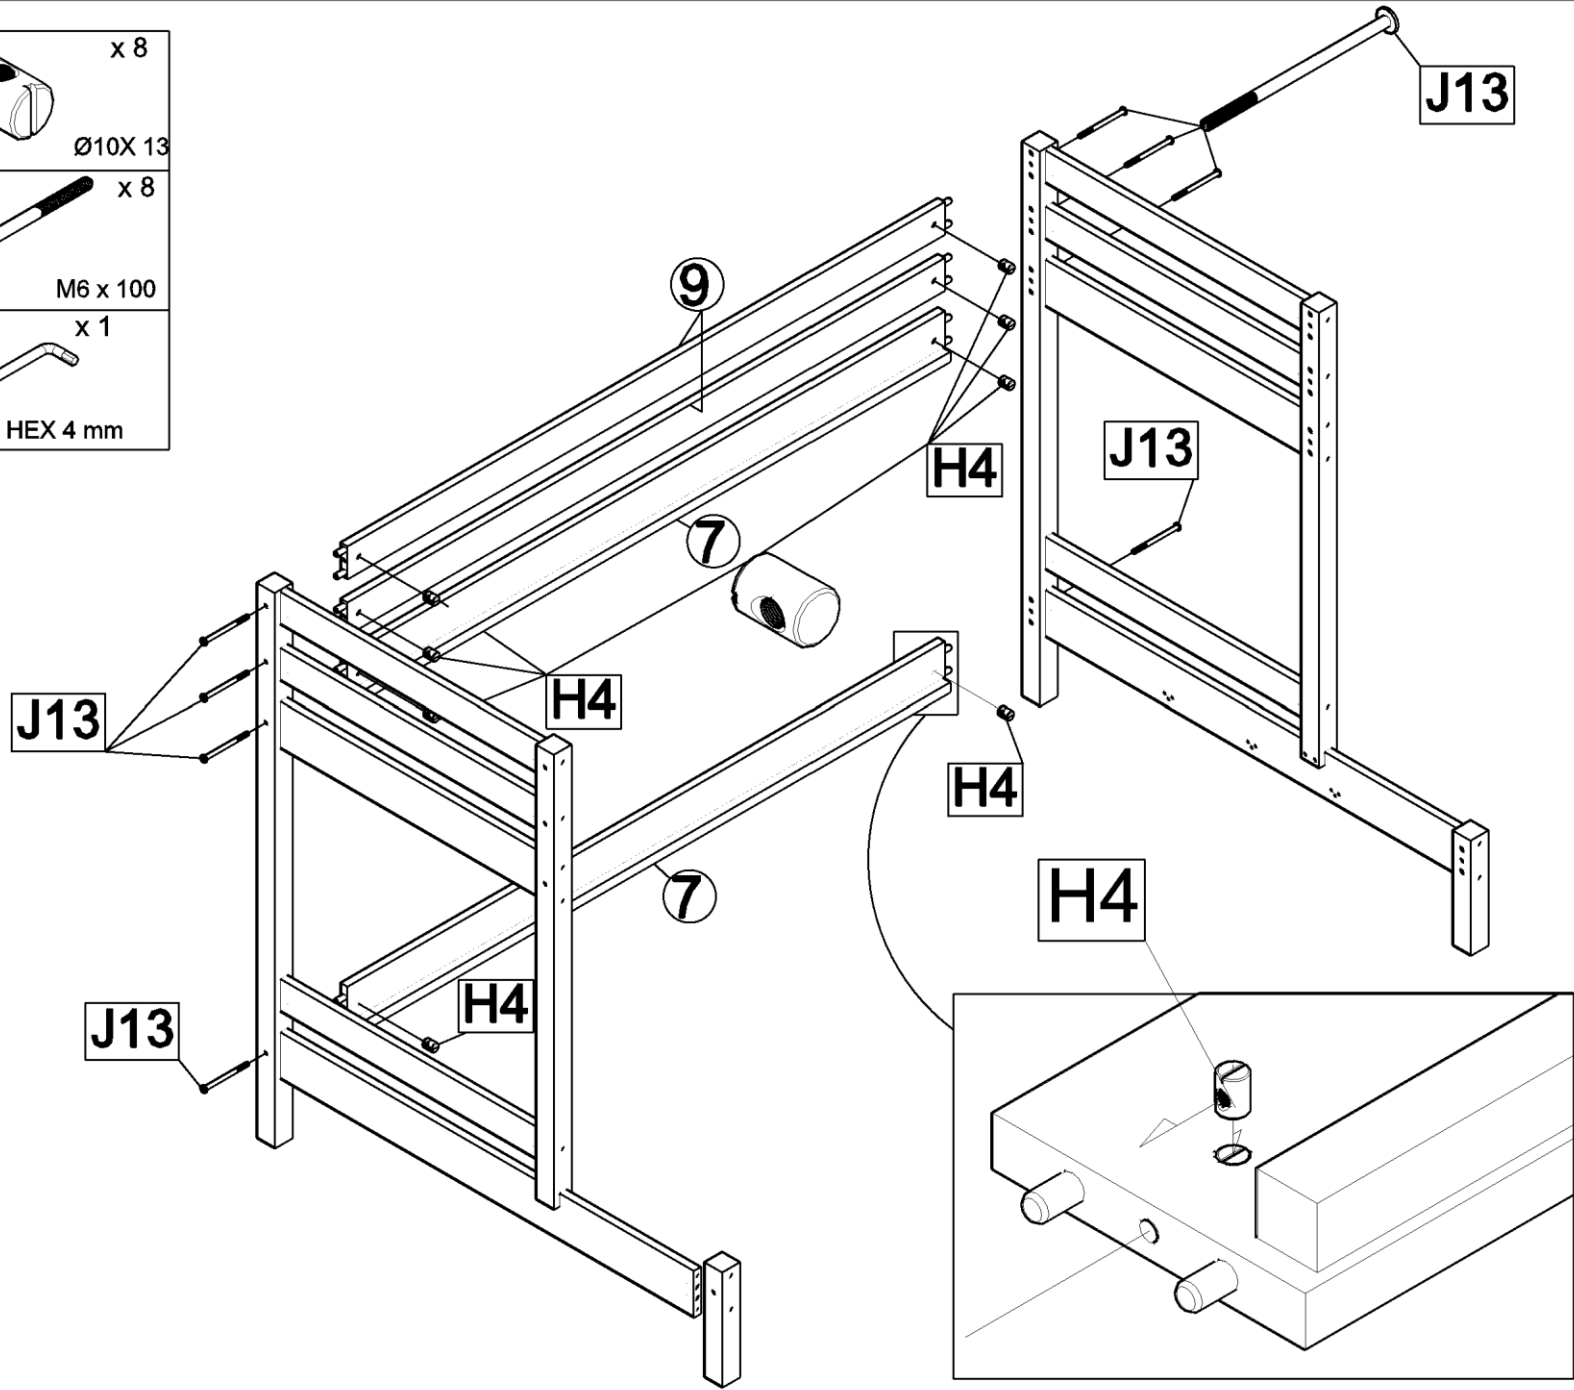

- **H4** x 8
  Ø10X 13
- **J13** x 8
  M6 x 100
- **F2** x 1
  HEX 4 mm