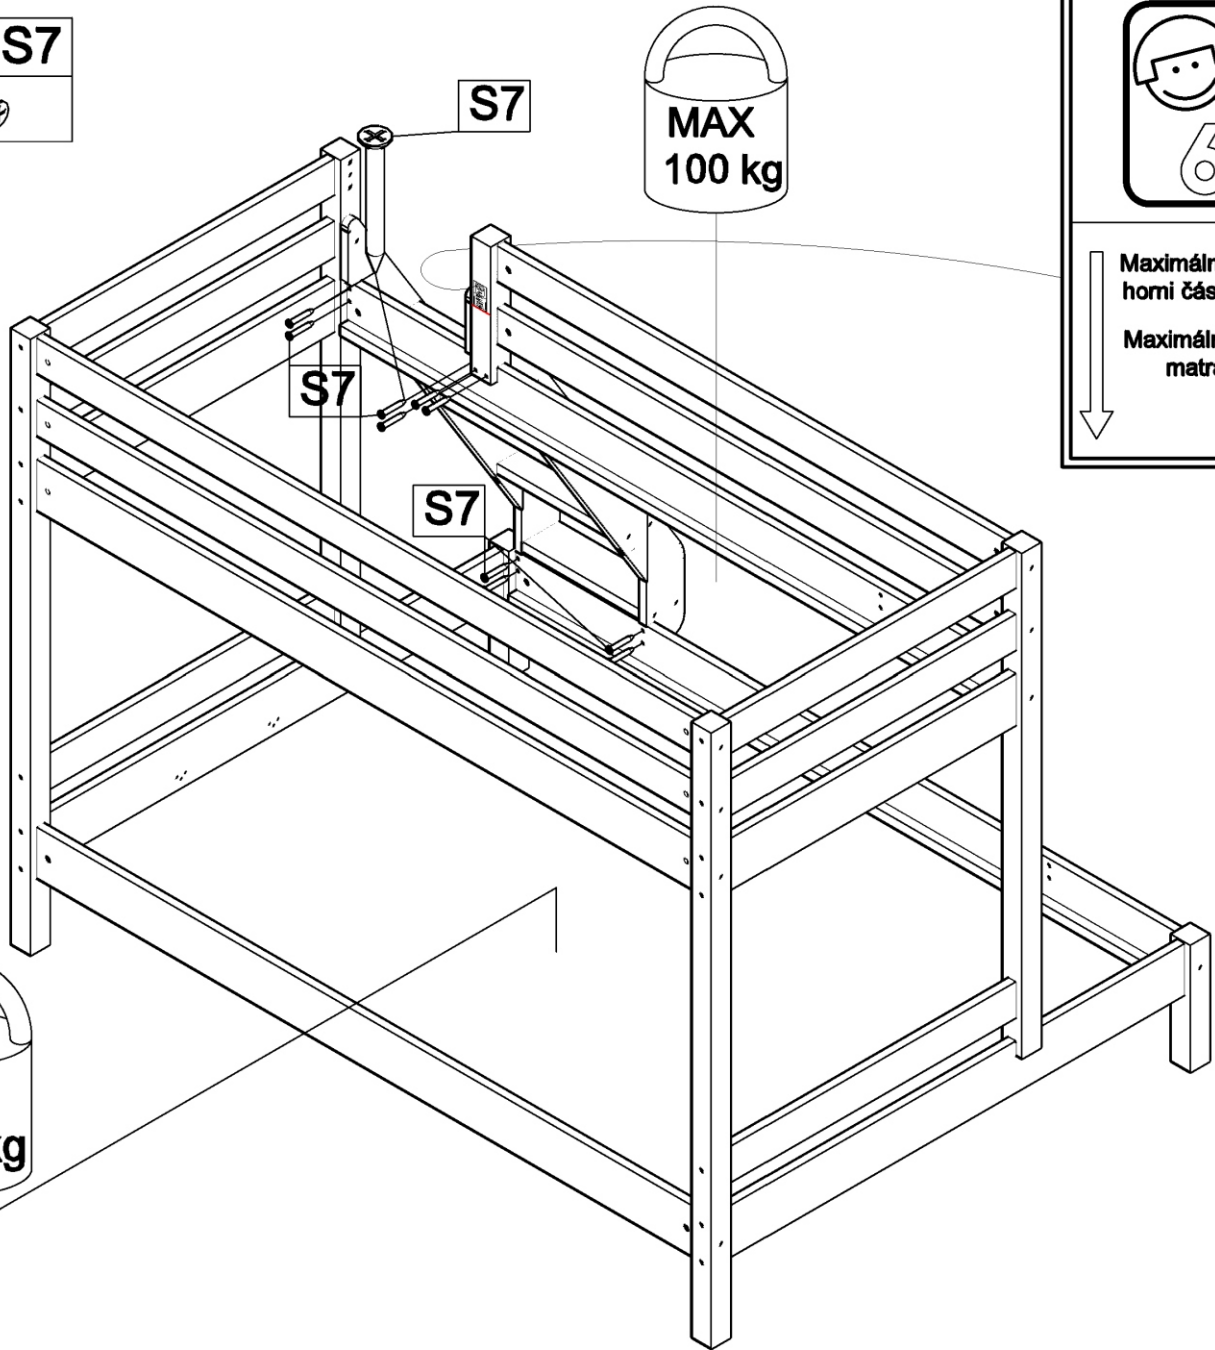

7

8

Q1	x 1	K7	x 8
			
LEIM		Ø10X 50	

- H4** x 8
Ø10X 13
- J13** x 8
M6 x 100
- F2** x 1
HEX 4 mm

12

H4		x 4
		Ø10X 13
J13		x 4
		M6 x 100
F2		x 1
		HEX 4 mm

12/16

13/16

14a/16

An icon showing two smiling children's faces above the number "6" with a plus sign, indicating a minimum age of 6 years.

Maximální umístění
horní části matrace

Maximální tloušťka
matrace 18 cm

Two vertical arrows pointing downwards, indicating the maximum placement and thickness of the top mattress.

14

15/16

B3		x 2
	40x40x40	
S8		x 4
	Ø4x 60	
S3		x 6
	Ø3,5x 16	

D11		x 2
	Ø8	
D9		x 4
	Ø10	
S3		x 4
	Ø3,5x 16	