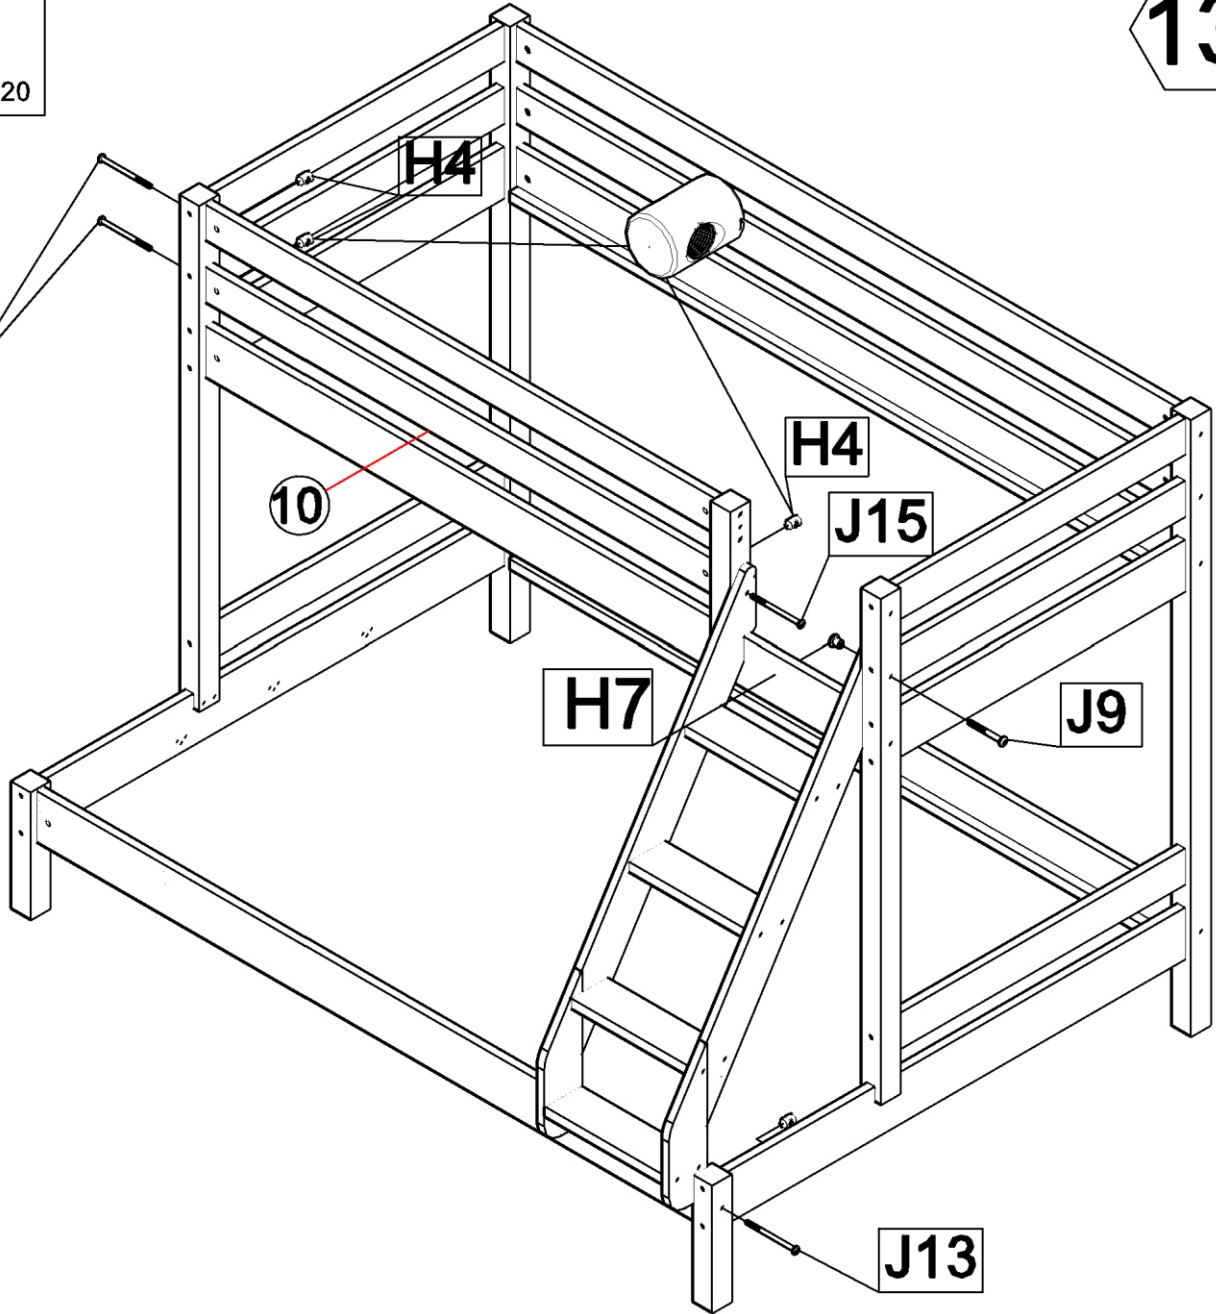

14a/16

An icon showing two smiling children's faces above the number "6" with a plus sign, indicating a minimum age of 6 years.

Maximální umístění
horní části matrace

Maximální tloušťka
matrace 18 cm

Two vertical arrows pointing downwards, indicating the maximum placement and thickness of the top mattress.

14

15/16

B3		x 2
	40x40x40	
S8		x 4
	Ø4x 60	
S3		x 6
	Ø3,5x 16	

D11		x 2
	Ø8	
D9		x 4
	Ø10	
S3		x 4
	Ø3,5x 16	