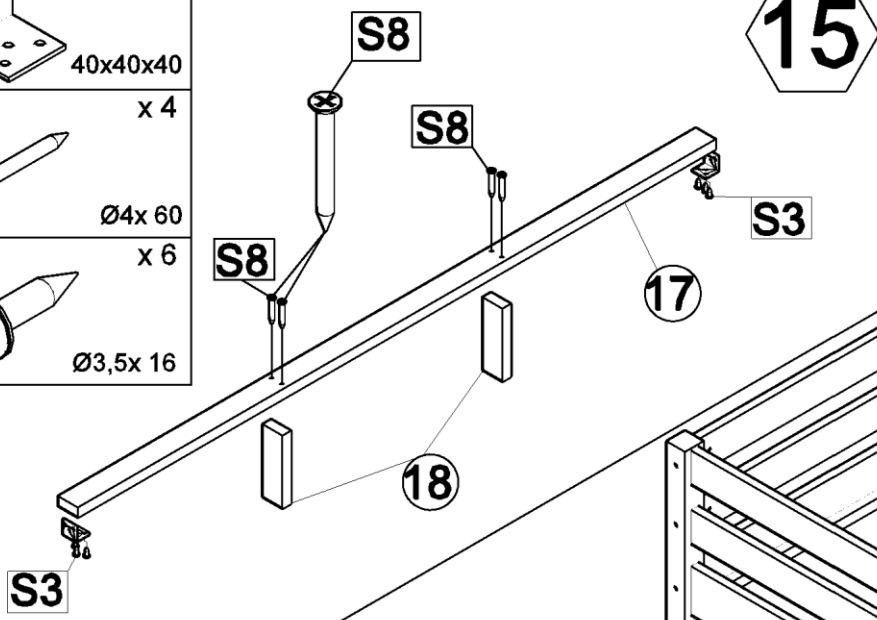

14a/16

An icon showing two smiling children's faces above the number "6" with a plus sign, indicating a minimum age of 6 years.

Maximální umístění
horní části matrace

Maximální tloušťka
matrace 18 cm

Two vertical arrows pointing downwards, indicating the maximum placement and thickness of the top mattress.

14

15/16

B3		x 2
	40x40x40	
S8		x 4
	Ø4x 60	
S3		x 6
	Ø3,5x 16	

D11		x 2
	Ø8	
D9		x 4
	Ø10	
S3		x 4
	Ø3,5x 16	