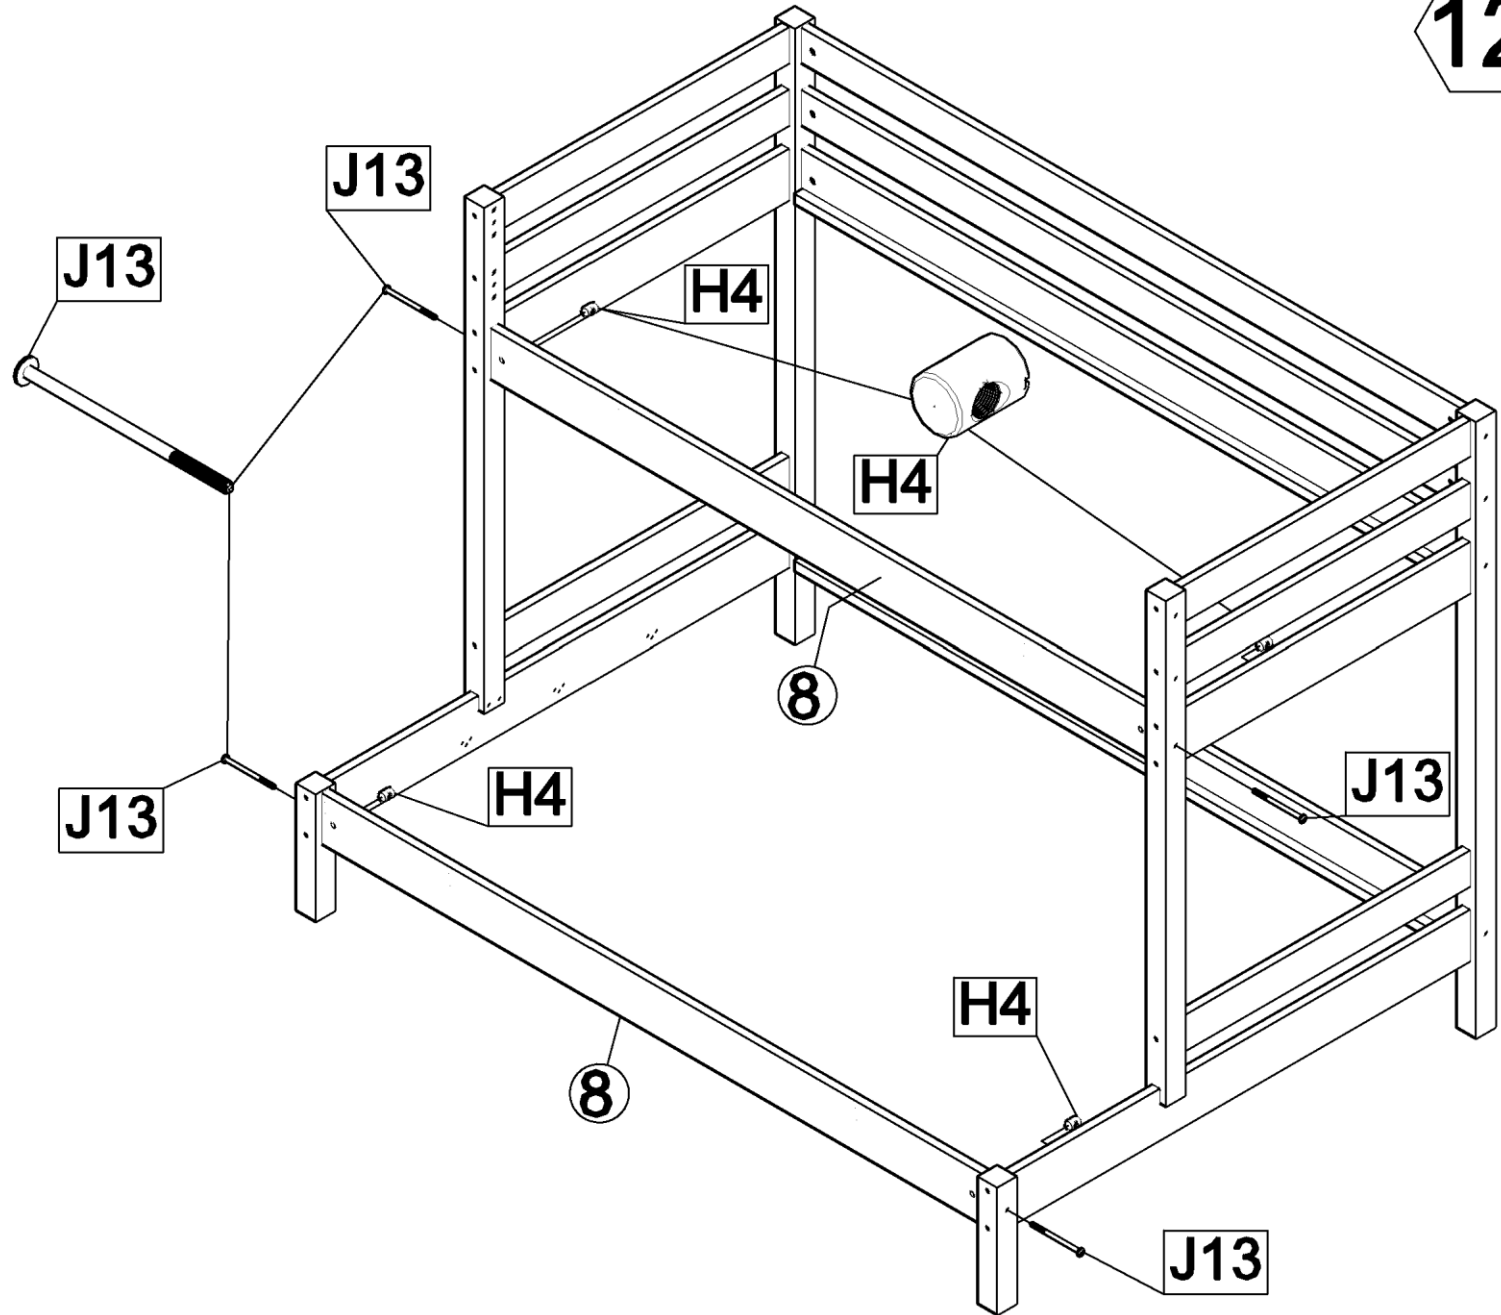

12

H4		x 4
		Ø10X 13
J13		x 4
		M6 x 100
F2		x 1
		HEX 4 mm

12/16